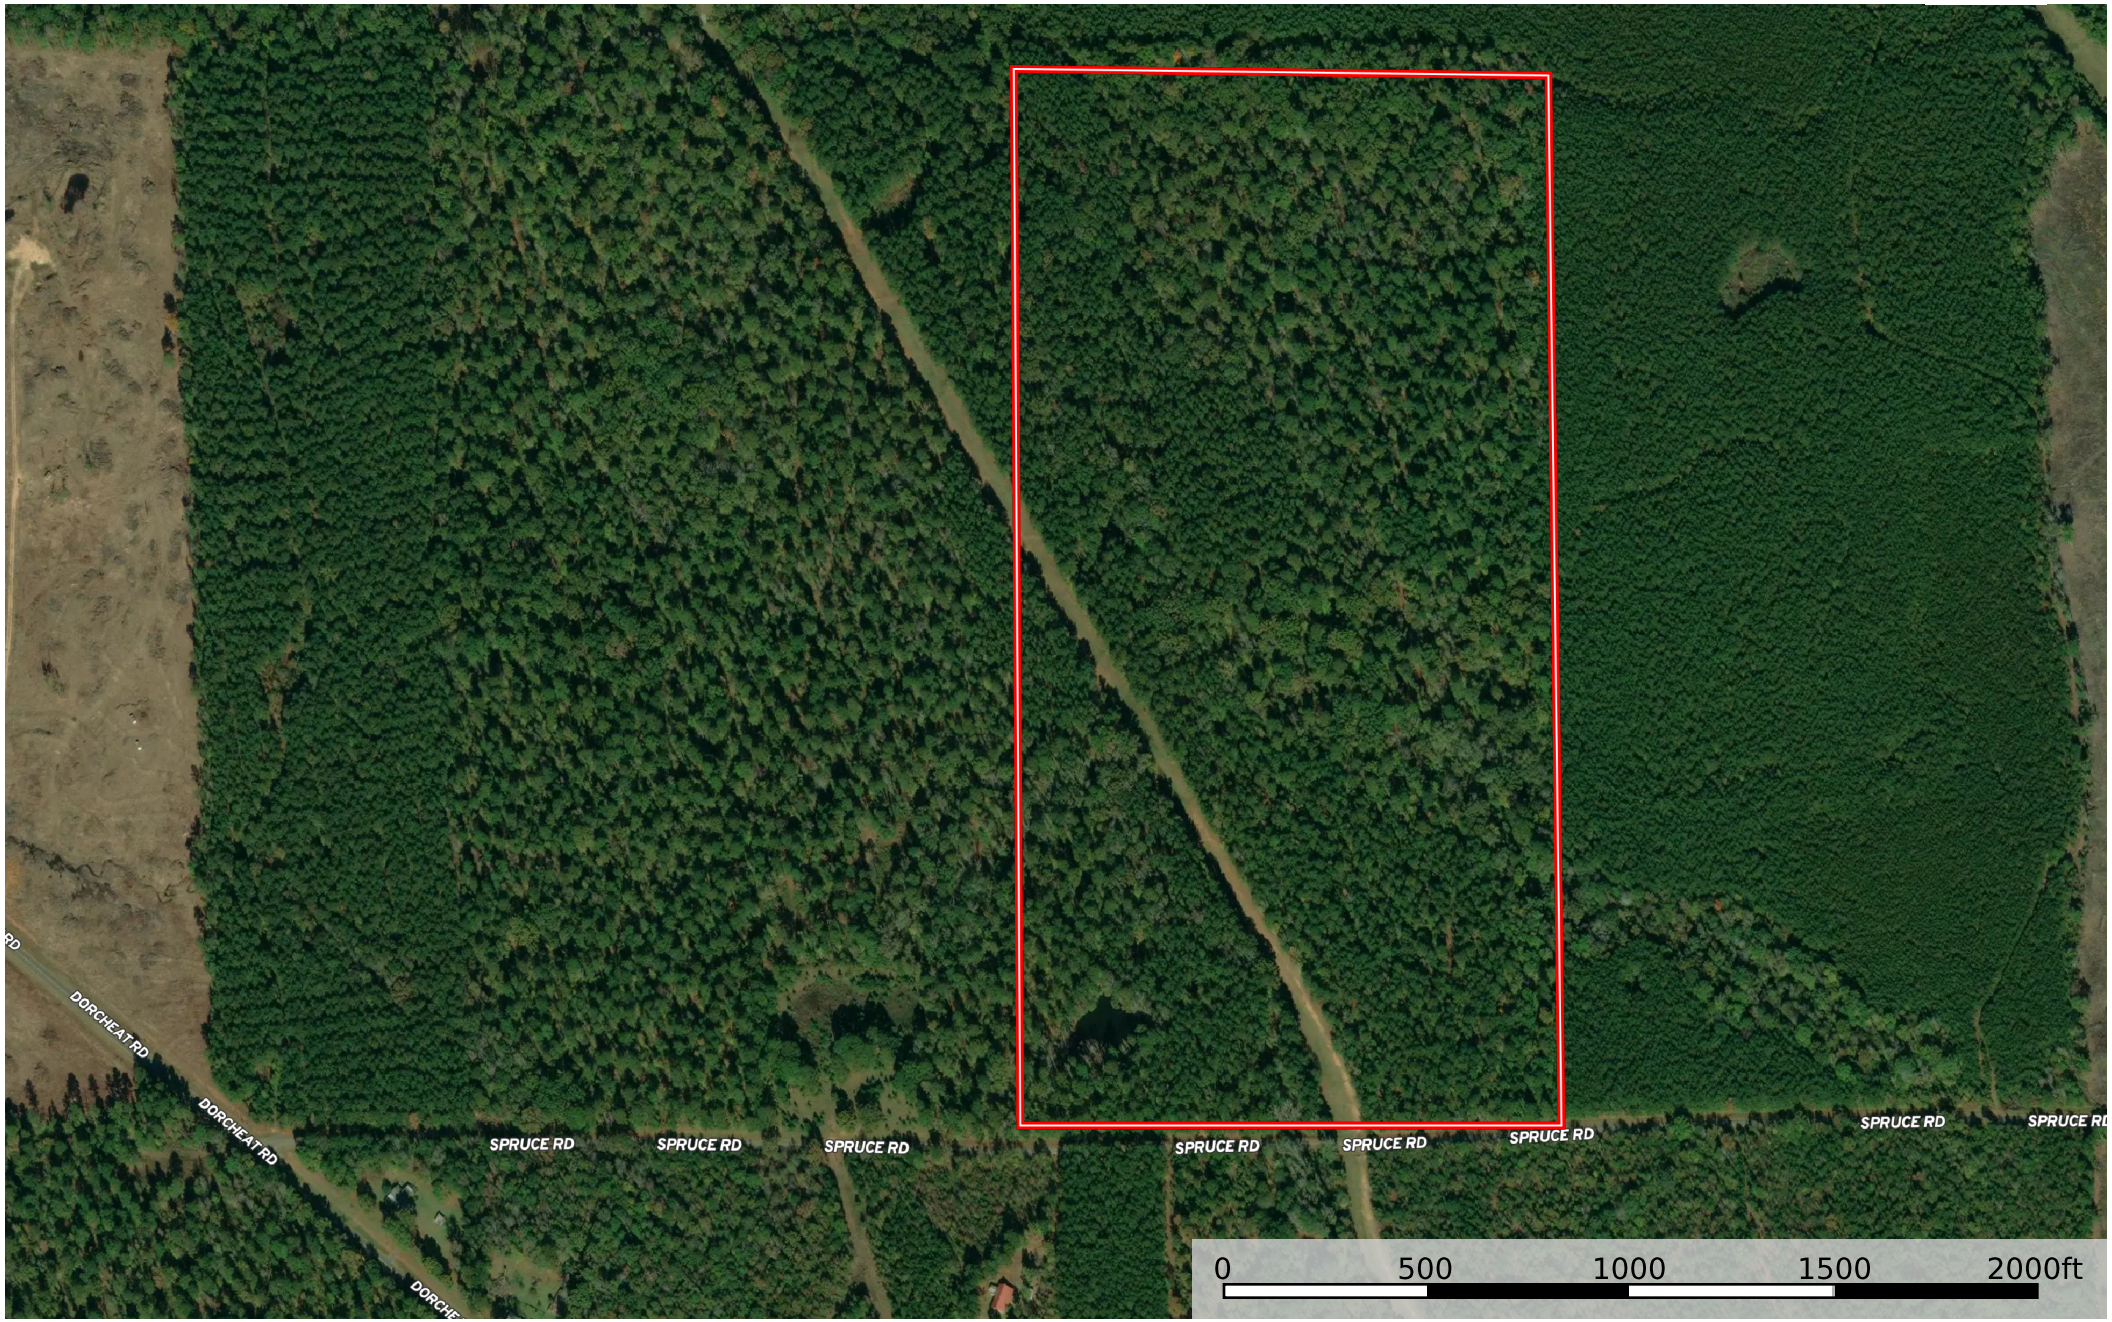

Dorcheat Road Tract 1

Webster Parish, Louisiana, 80 AC +/-

 Boundary

Ryan Shane

 The information contained herein was obtained from sources deemed to be reliable. Land id™ Services makes no warranties or guarantees as to the completeness or accuracy thereof.