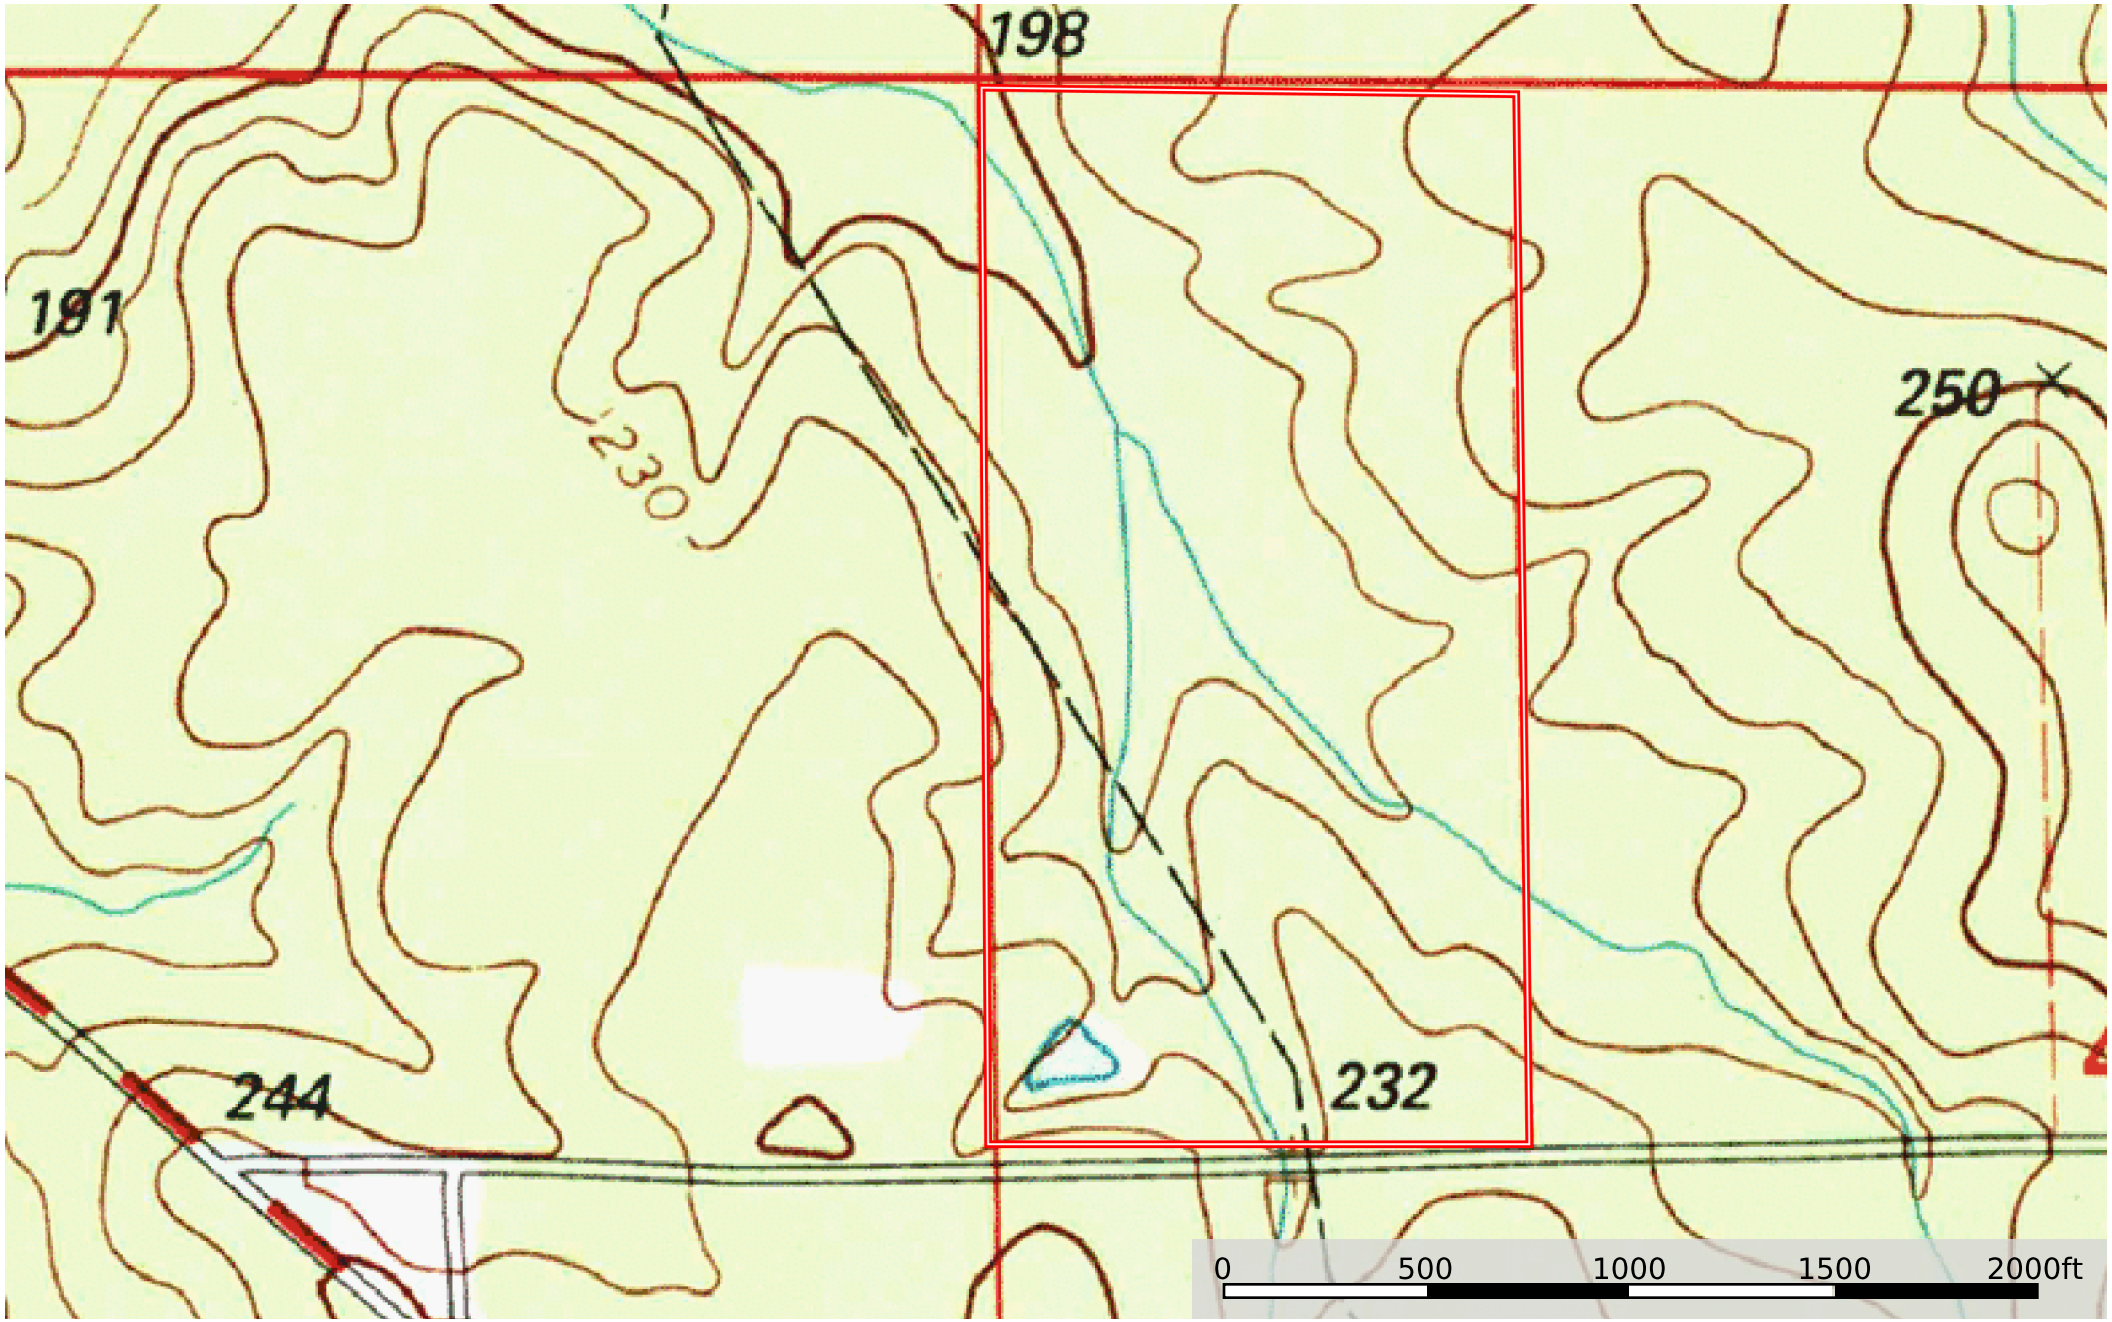

Dorcheat Road Tract 1
Webster Parish, Louisiana, 80 AC +/-

 Boundary