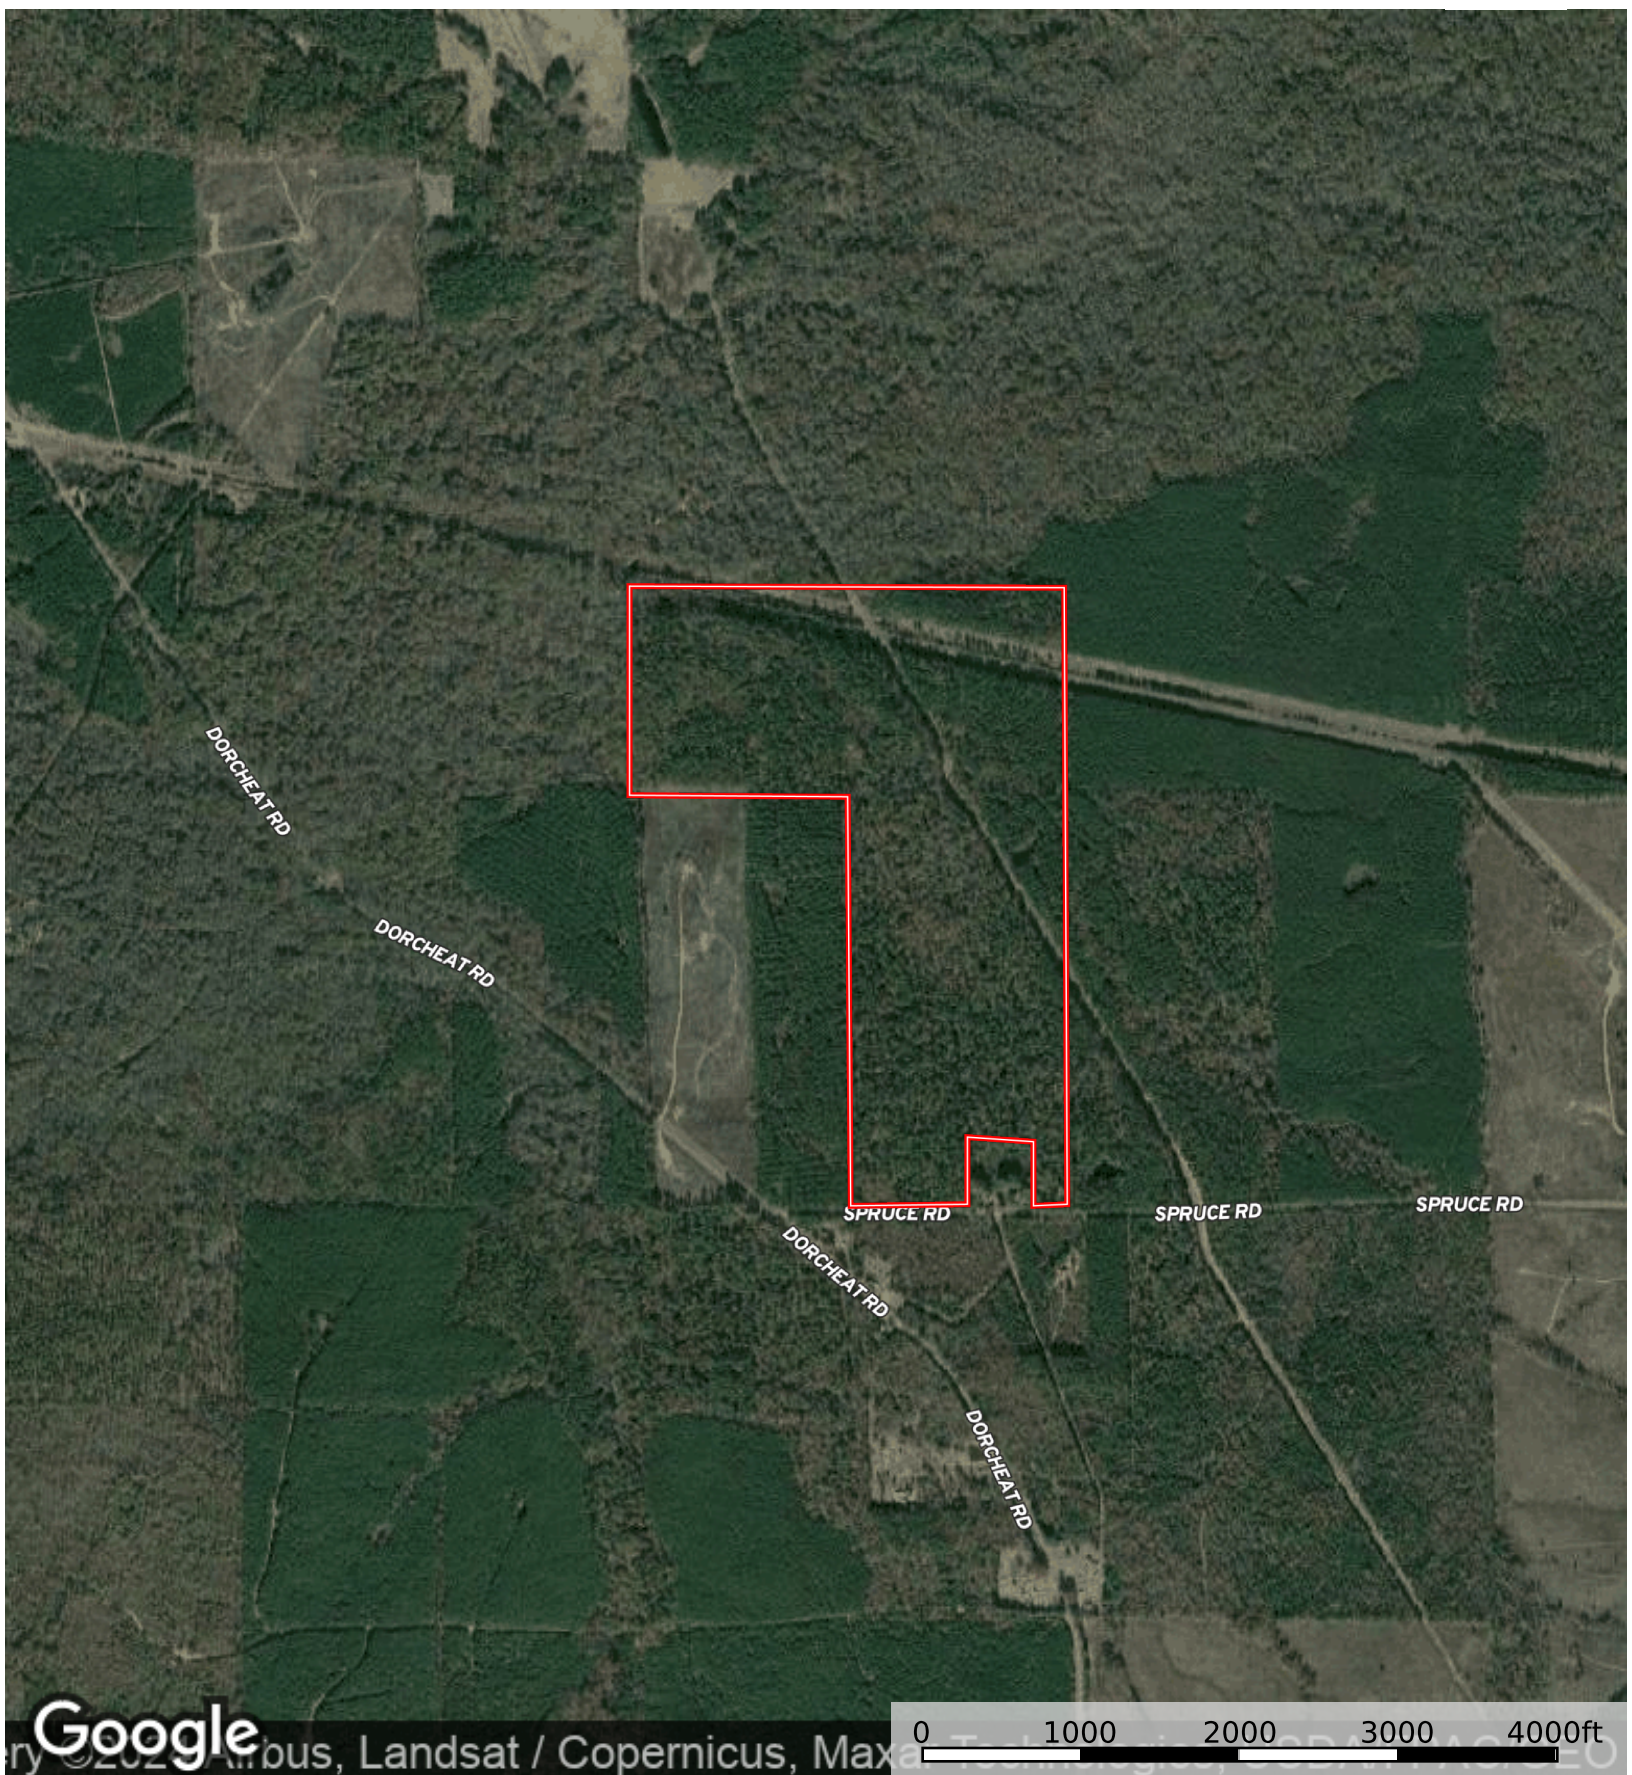

Dorcheat Road: Tract 2
Webster Parish, Louisiana, 156 AC +/-

Google

0 1000 2000 3000 4000ft

 Boundary