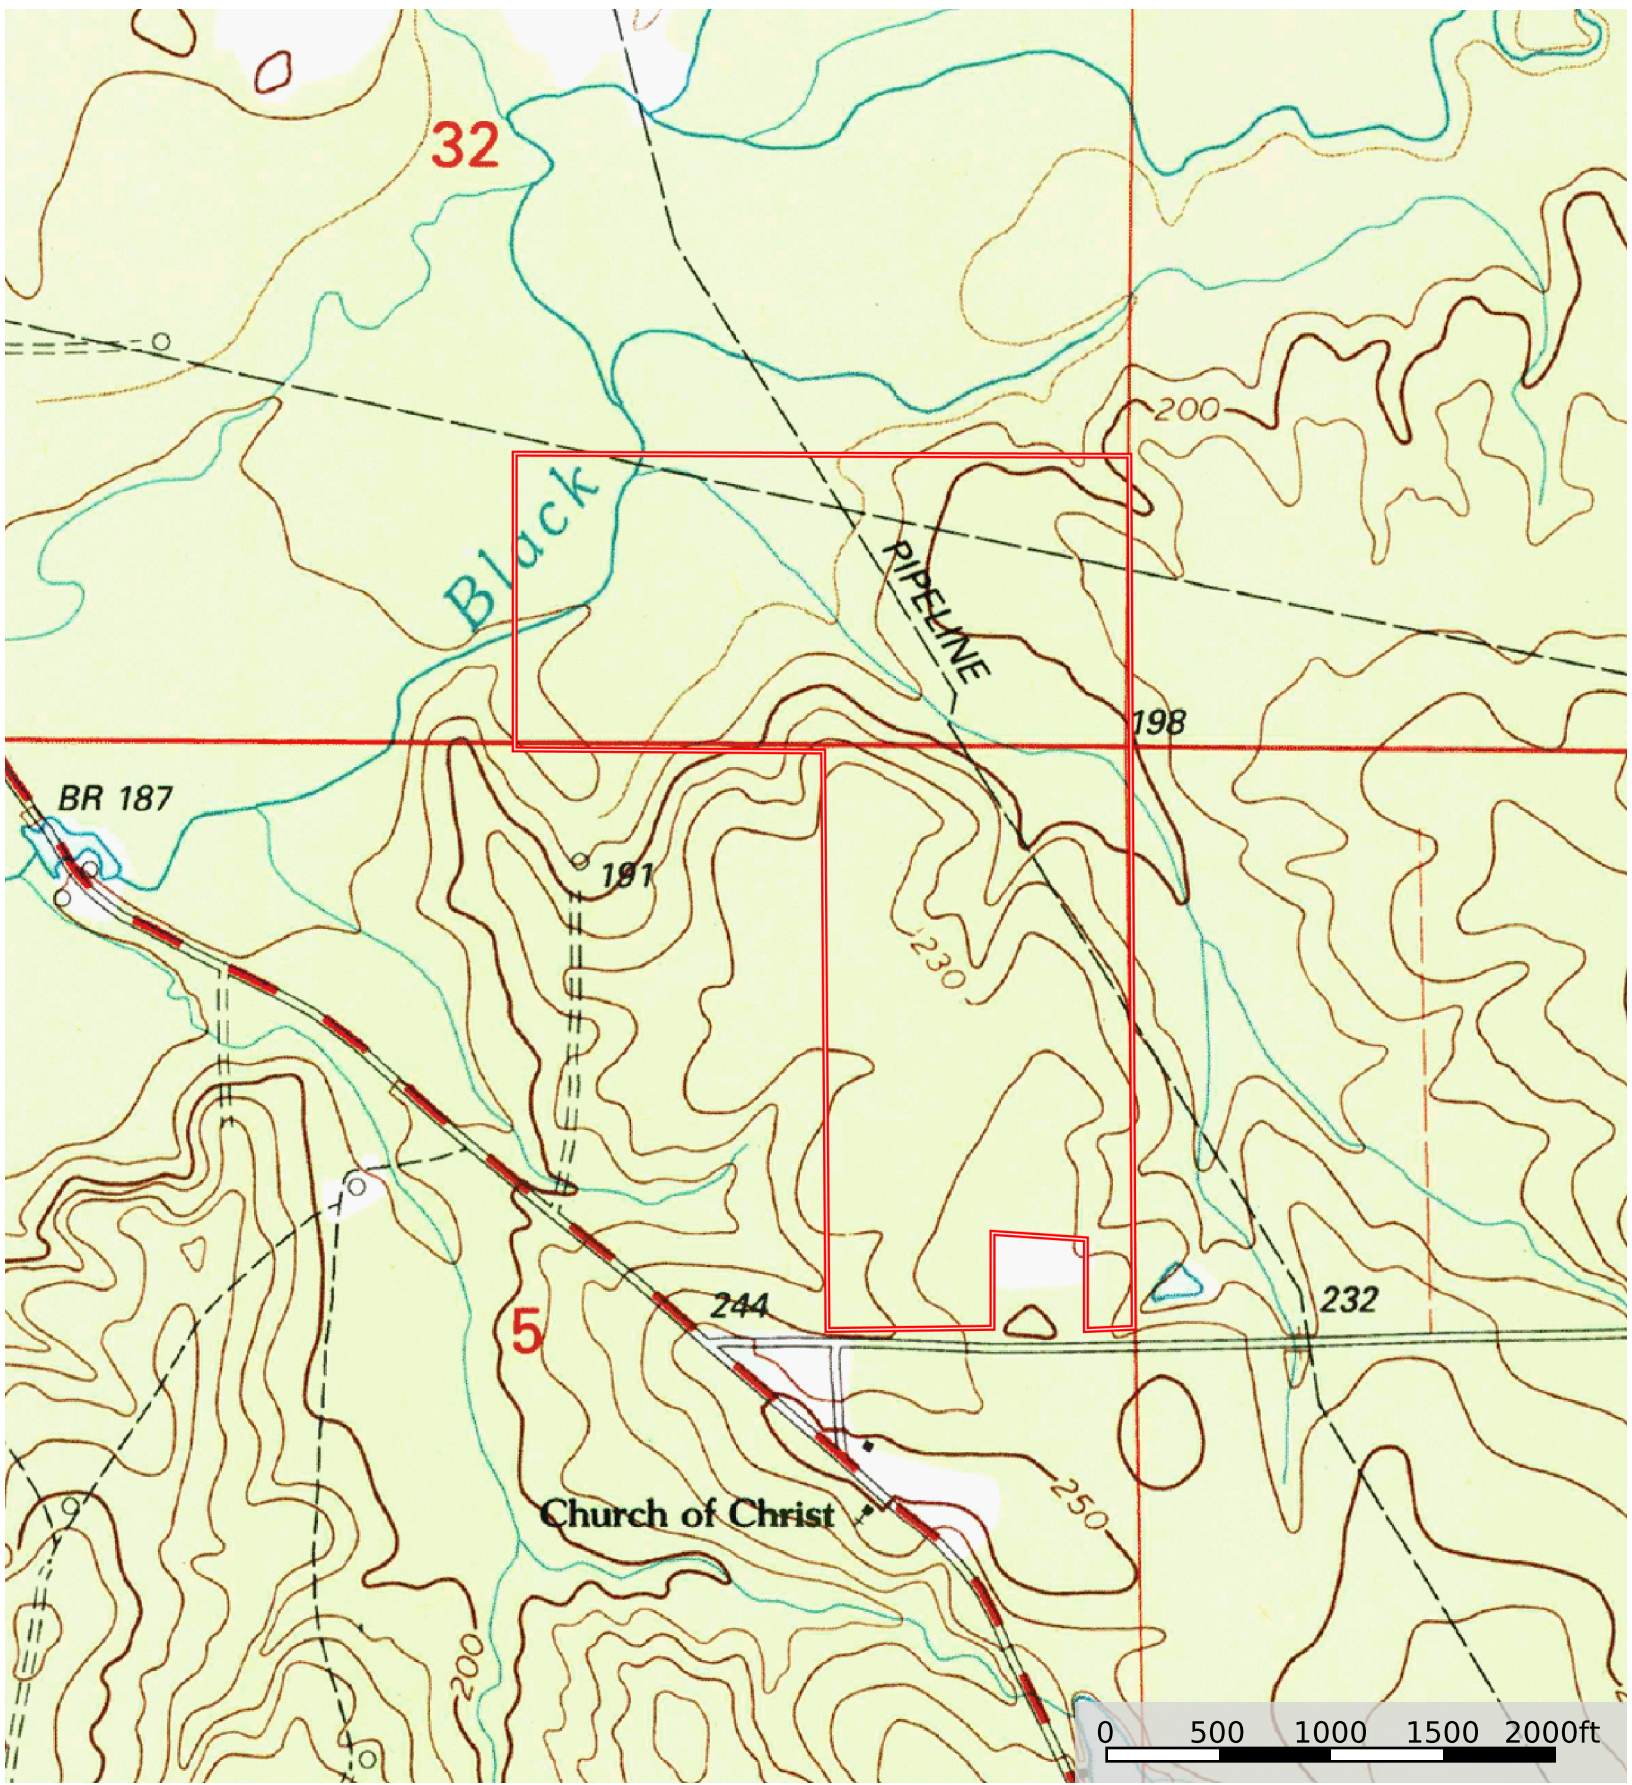

Dorcheat Road: Tract 2
Webster Parish, Louisiana, 156 AC +/-

 Boundary