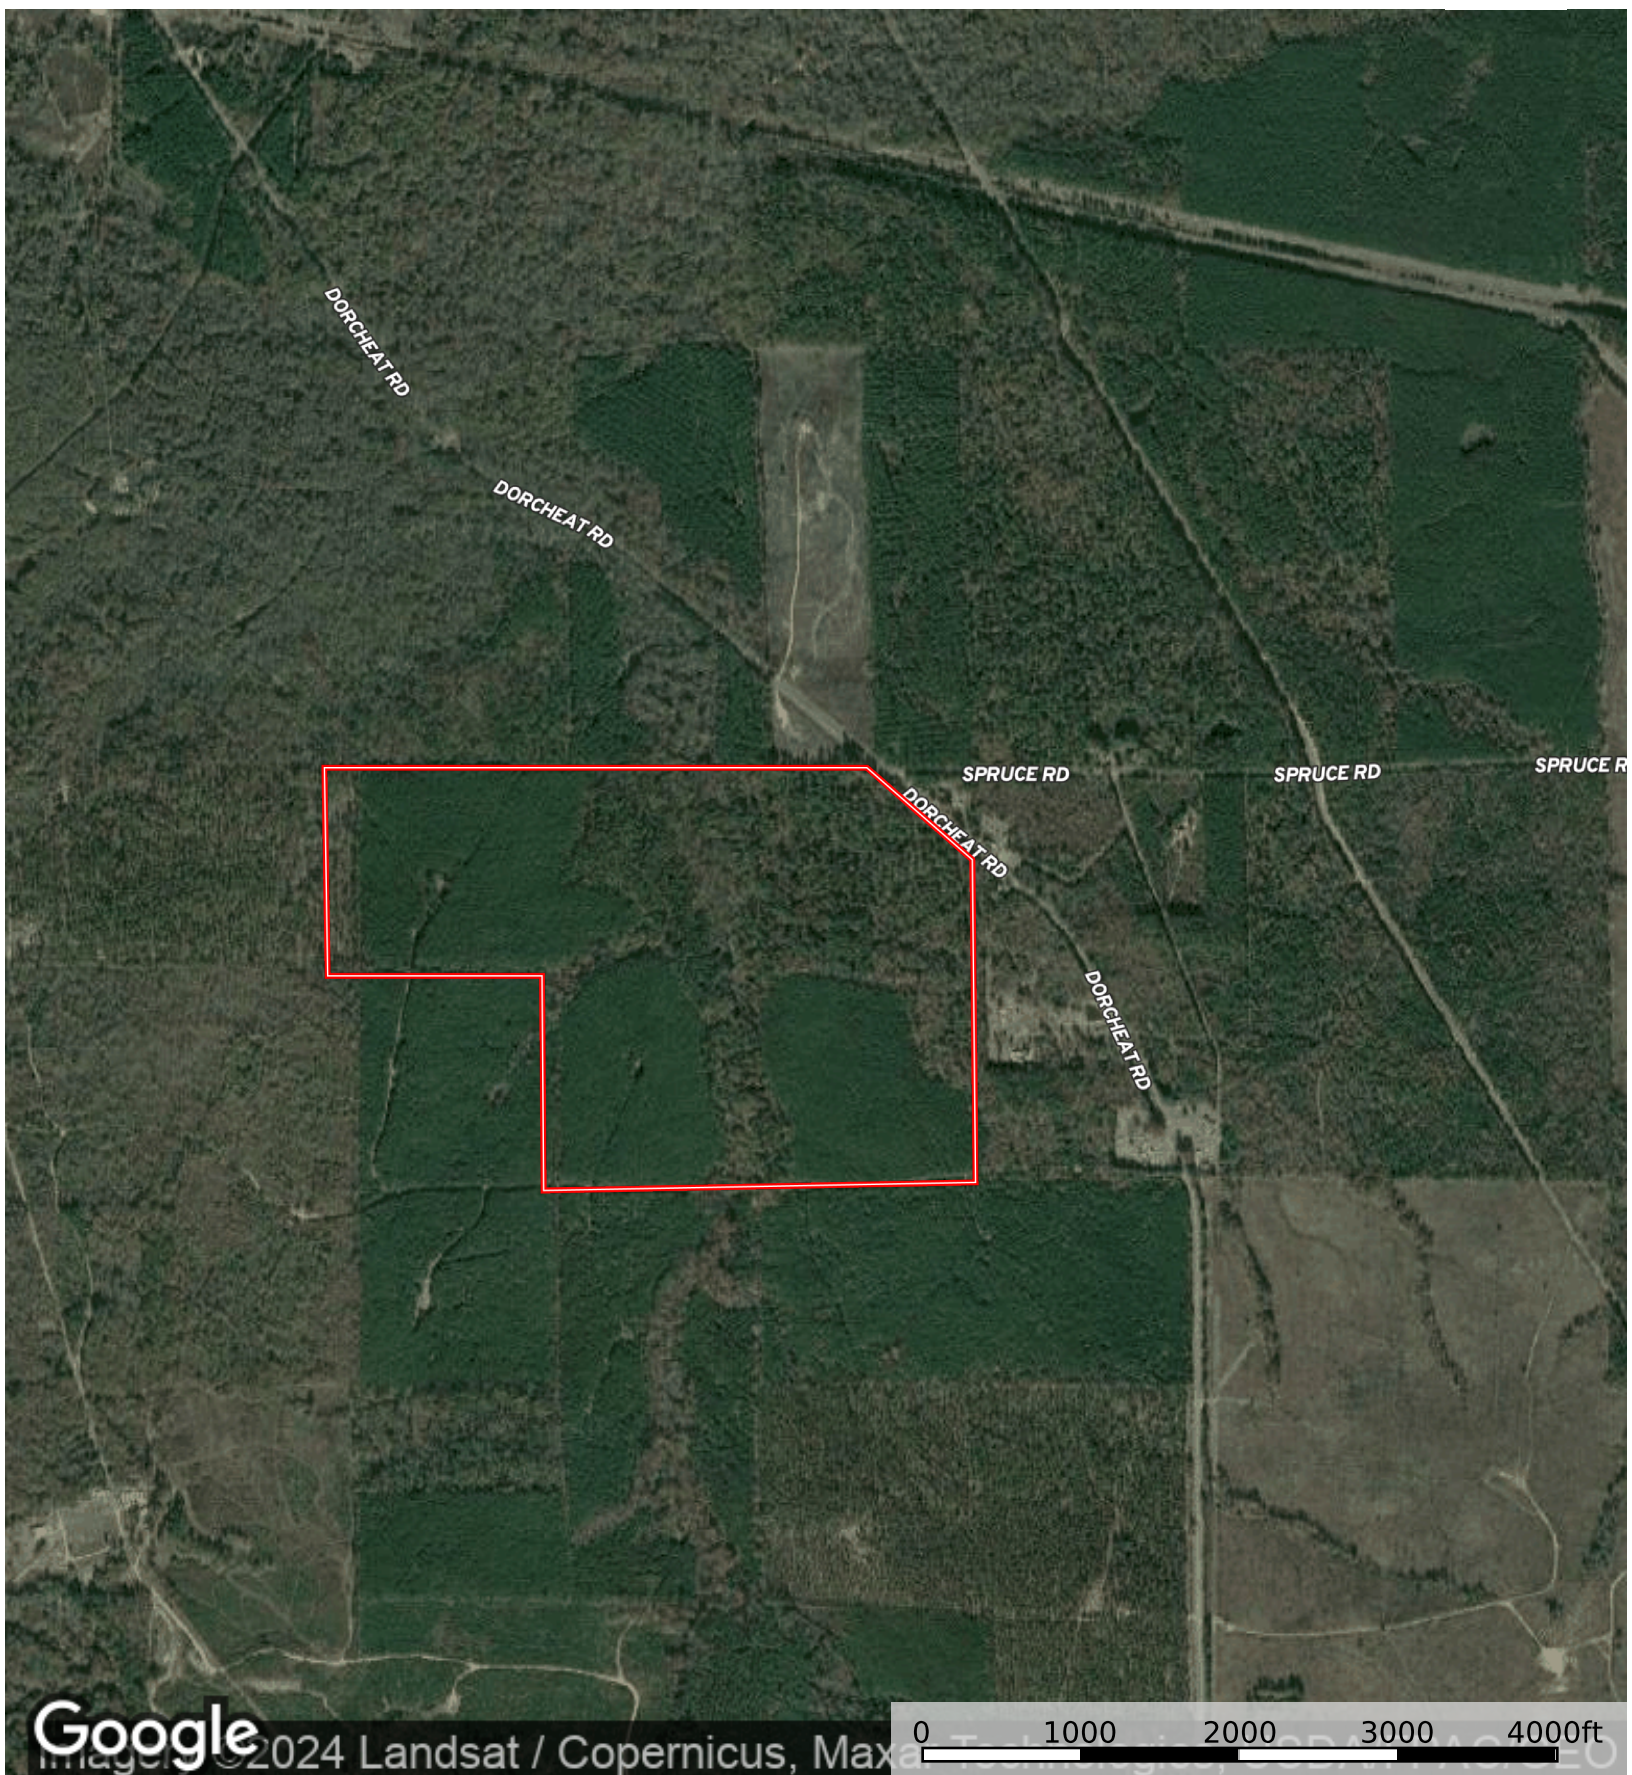

Dorcheat Road: Tract 3

Webster Parish, Louisiana, 197 AC +/-

Google

©2024 Landsat / Copernicus, Maxar

 Boundary

Ryan Shane

 The information contained herein was obtained from sources deemed to be reliable. Land id™ Services makes no warranties or guarantees as to the completeness or accuracy thereof.