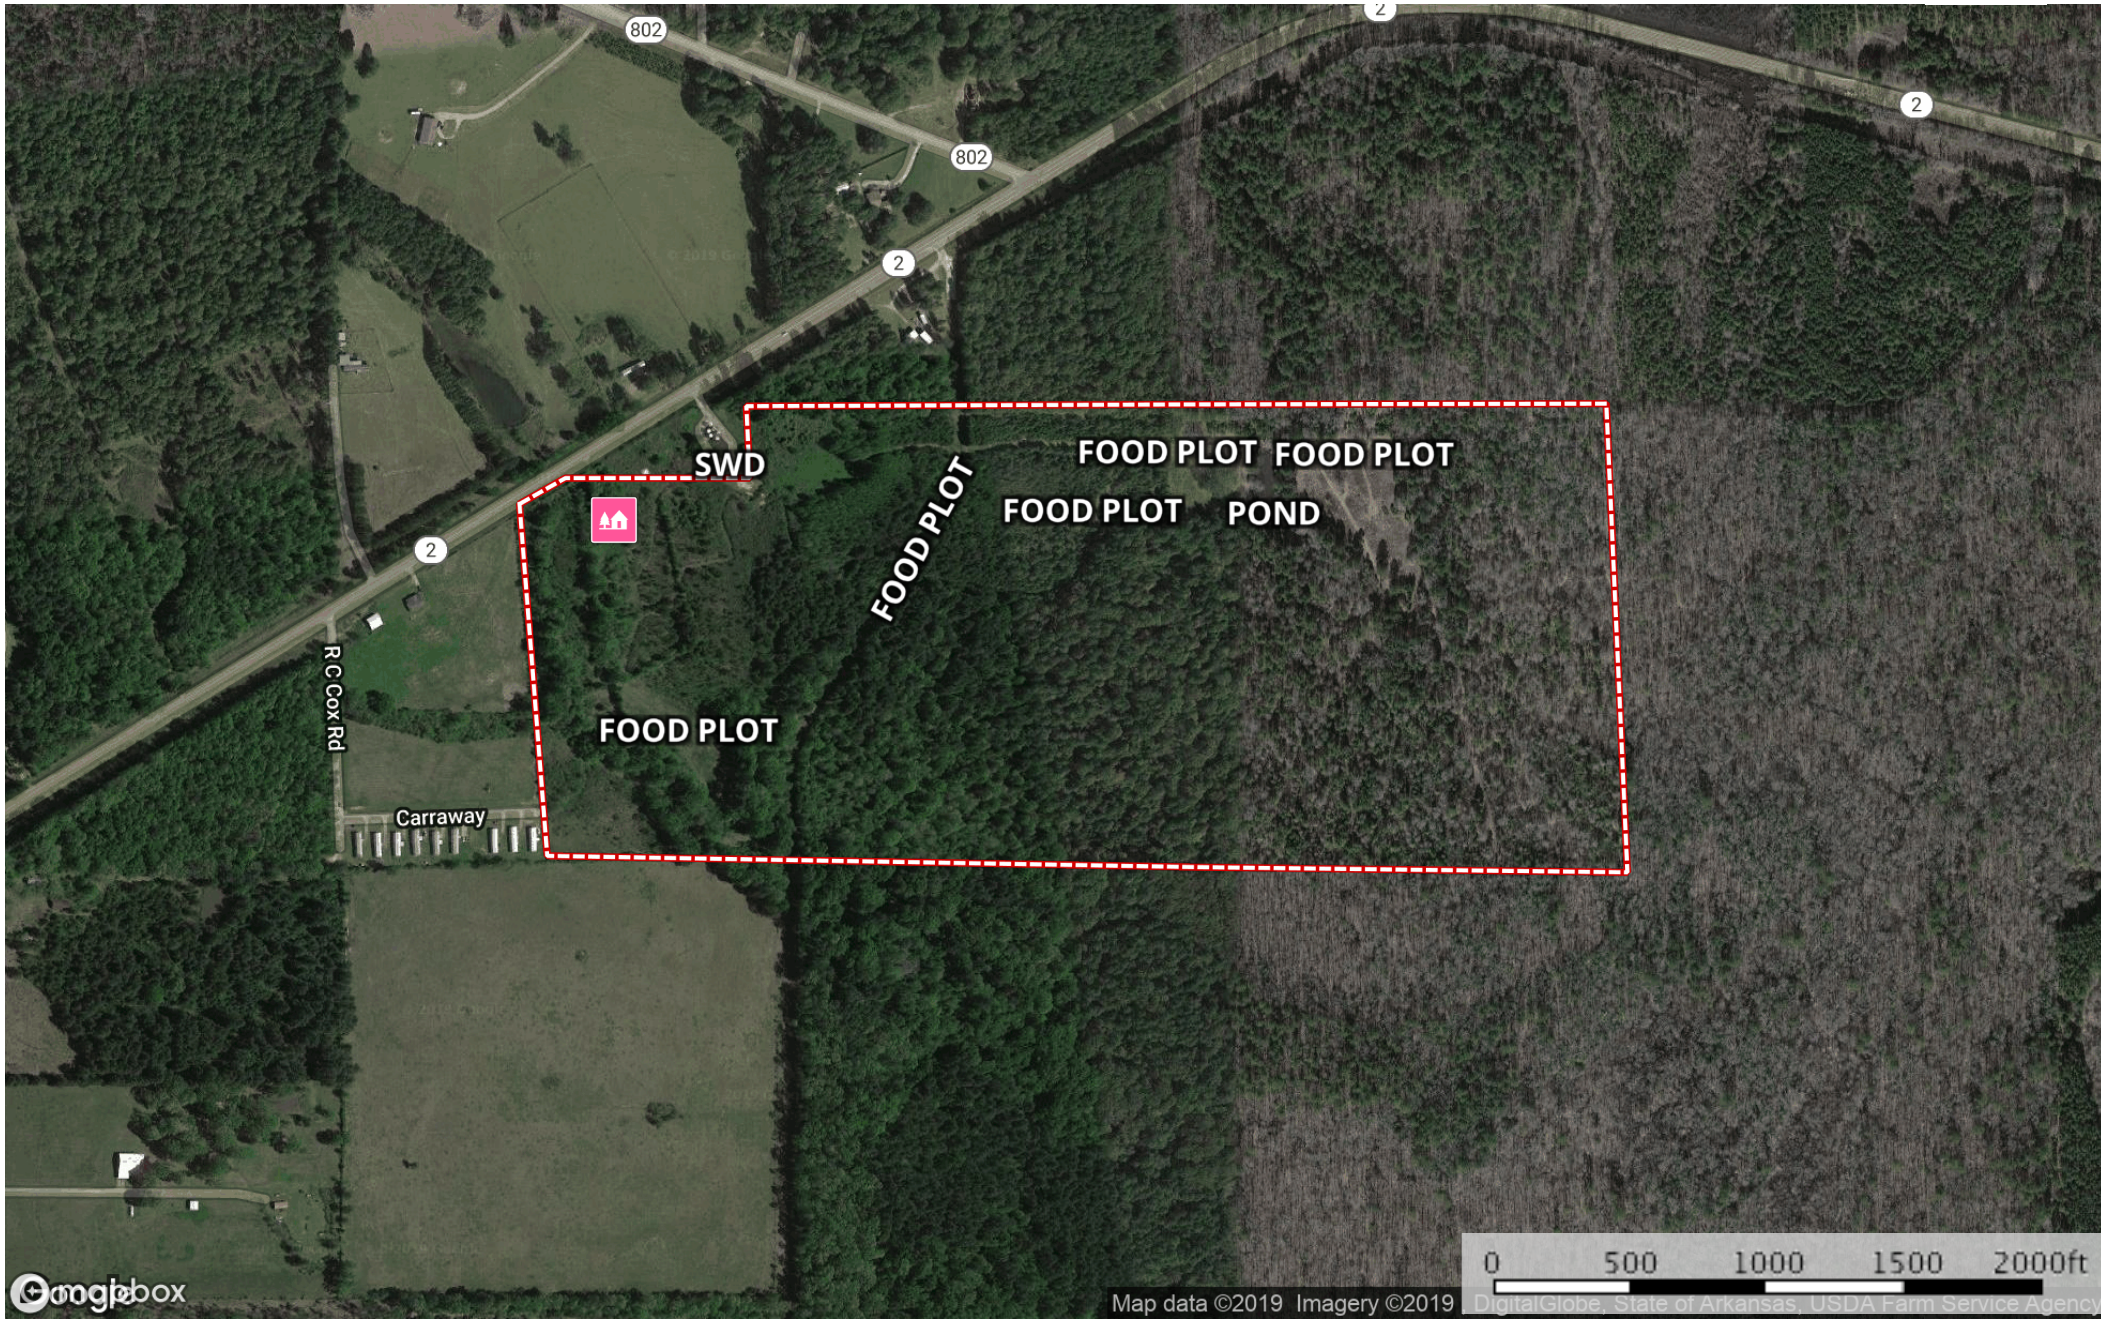

Shannons Place

Webster Parish, Louisiana, 101 AC +/-

Map data ©2019 Imagery ©2019 DigitalGlobe, State of Arkansas, USDA Farm Service Agency

- Cabin
- Boundary