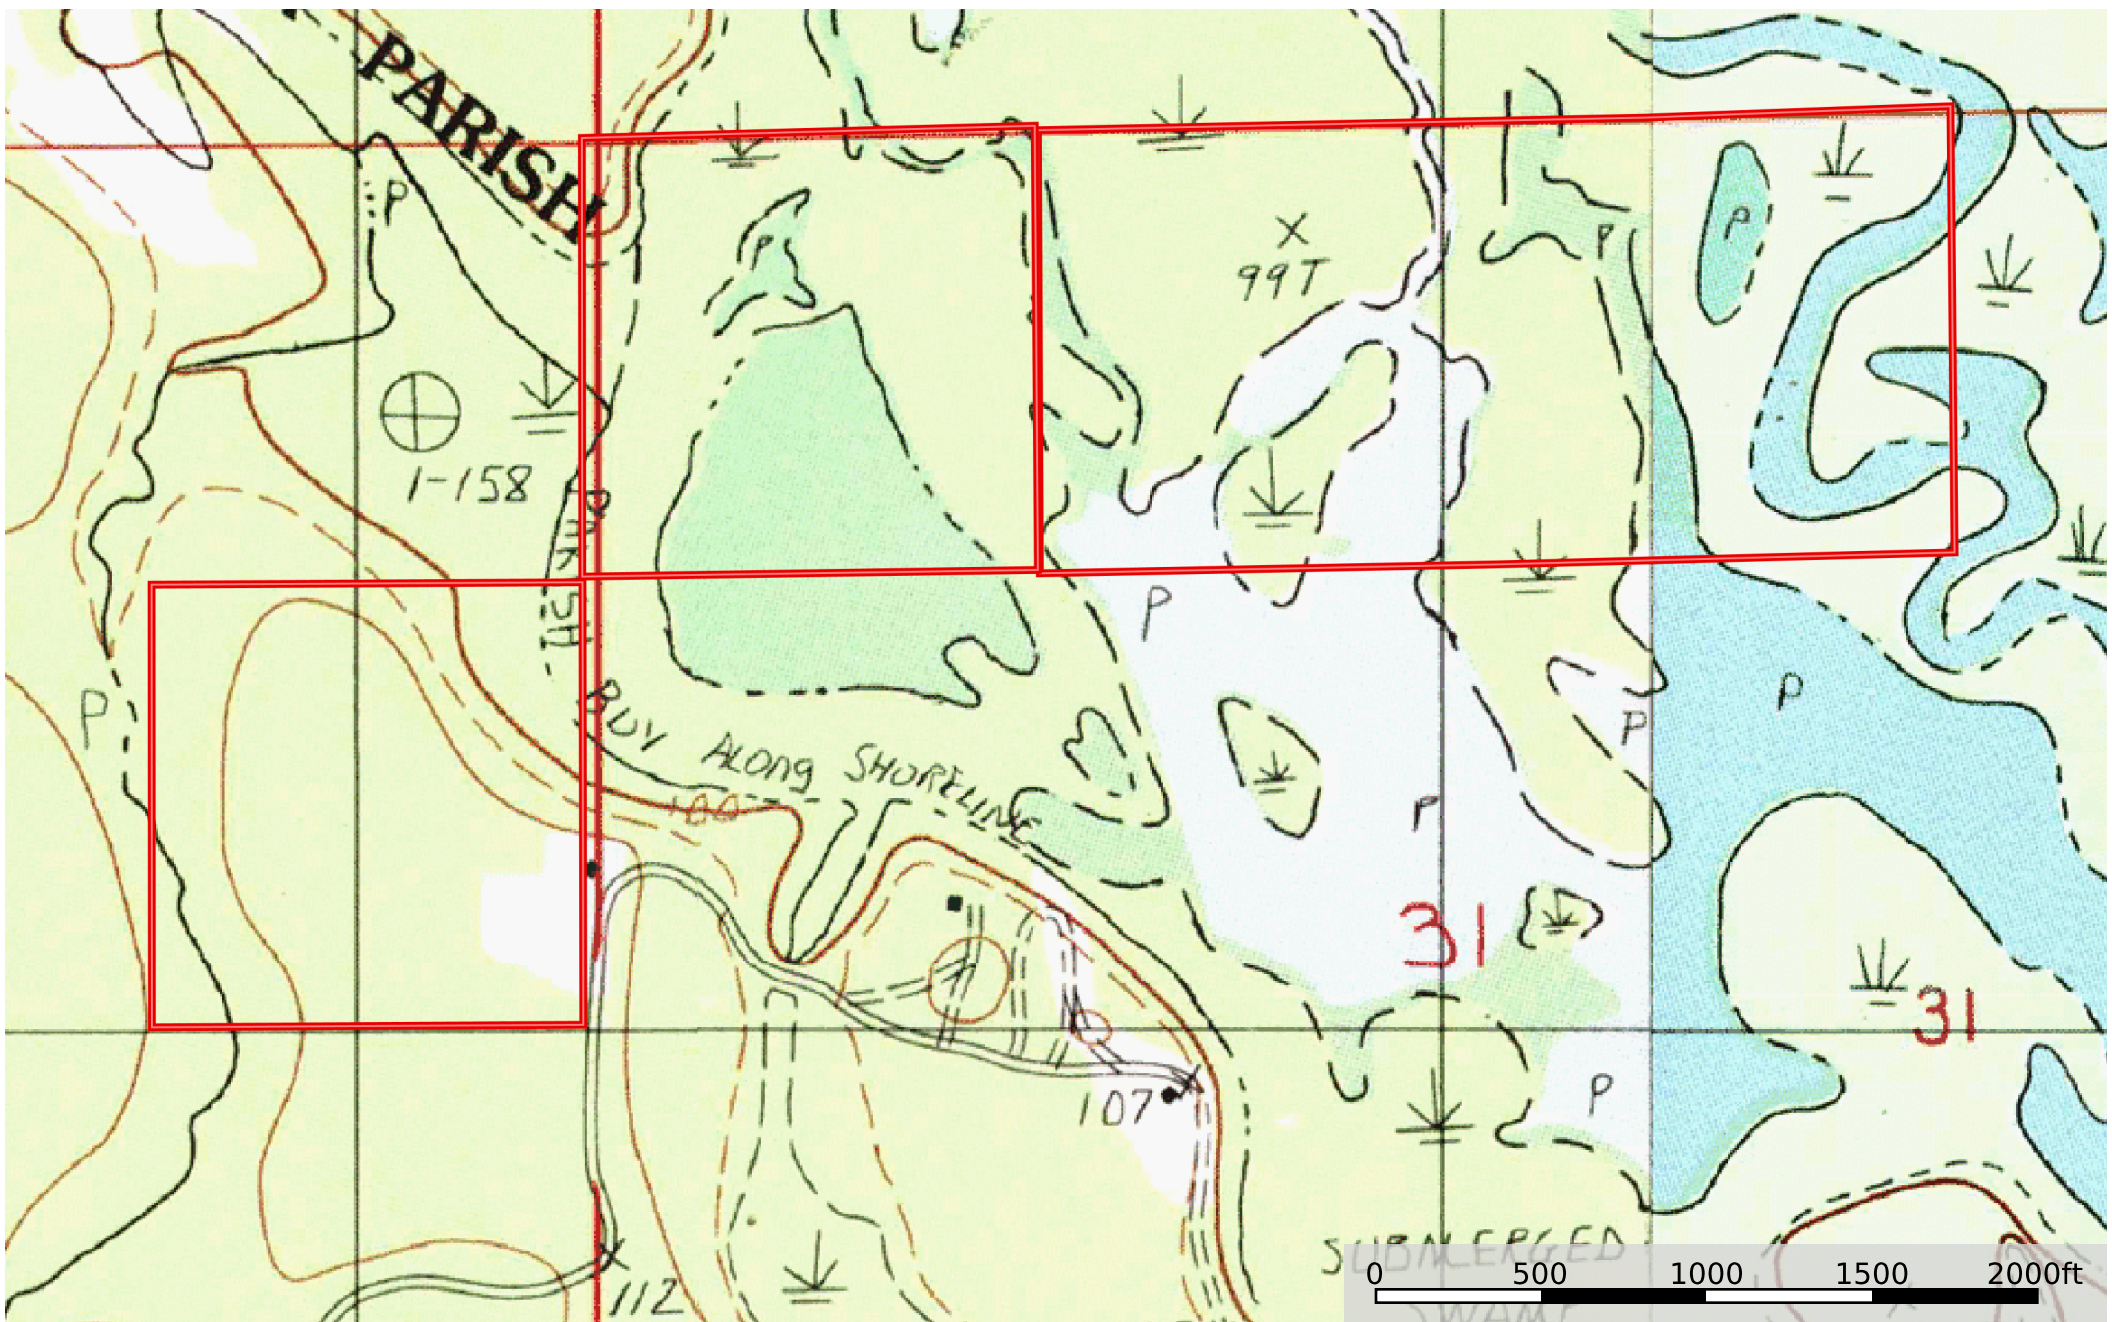

James Harris
Red River Parish, Louisiana, 120 AC +/-

 Boundary