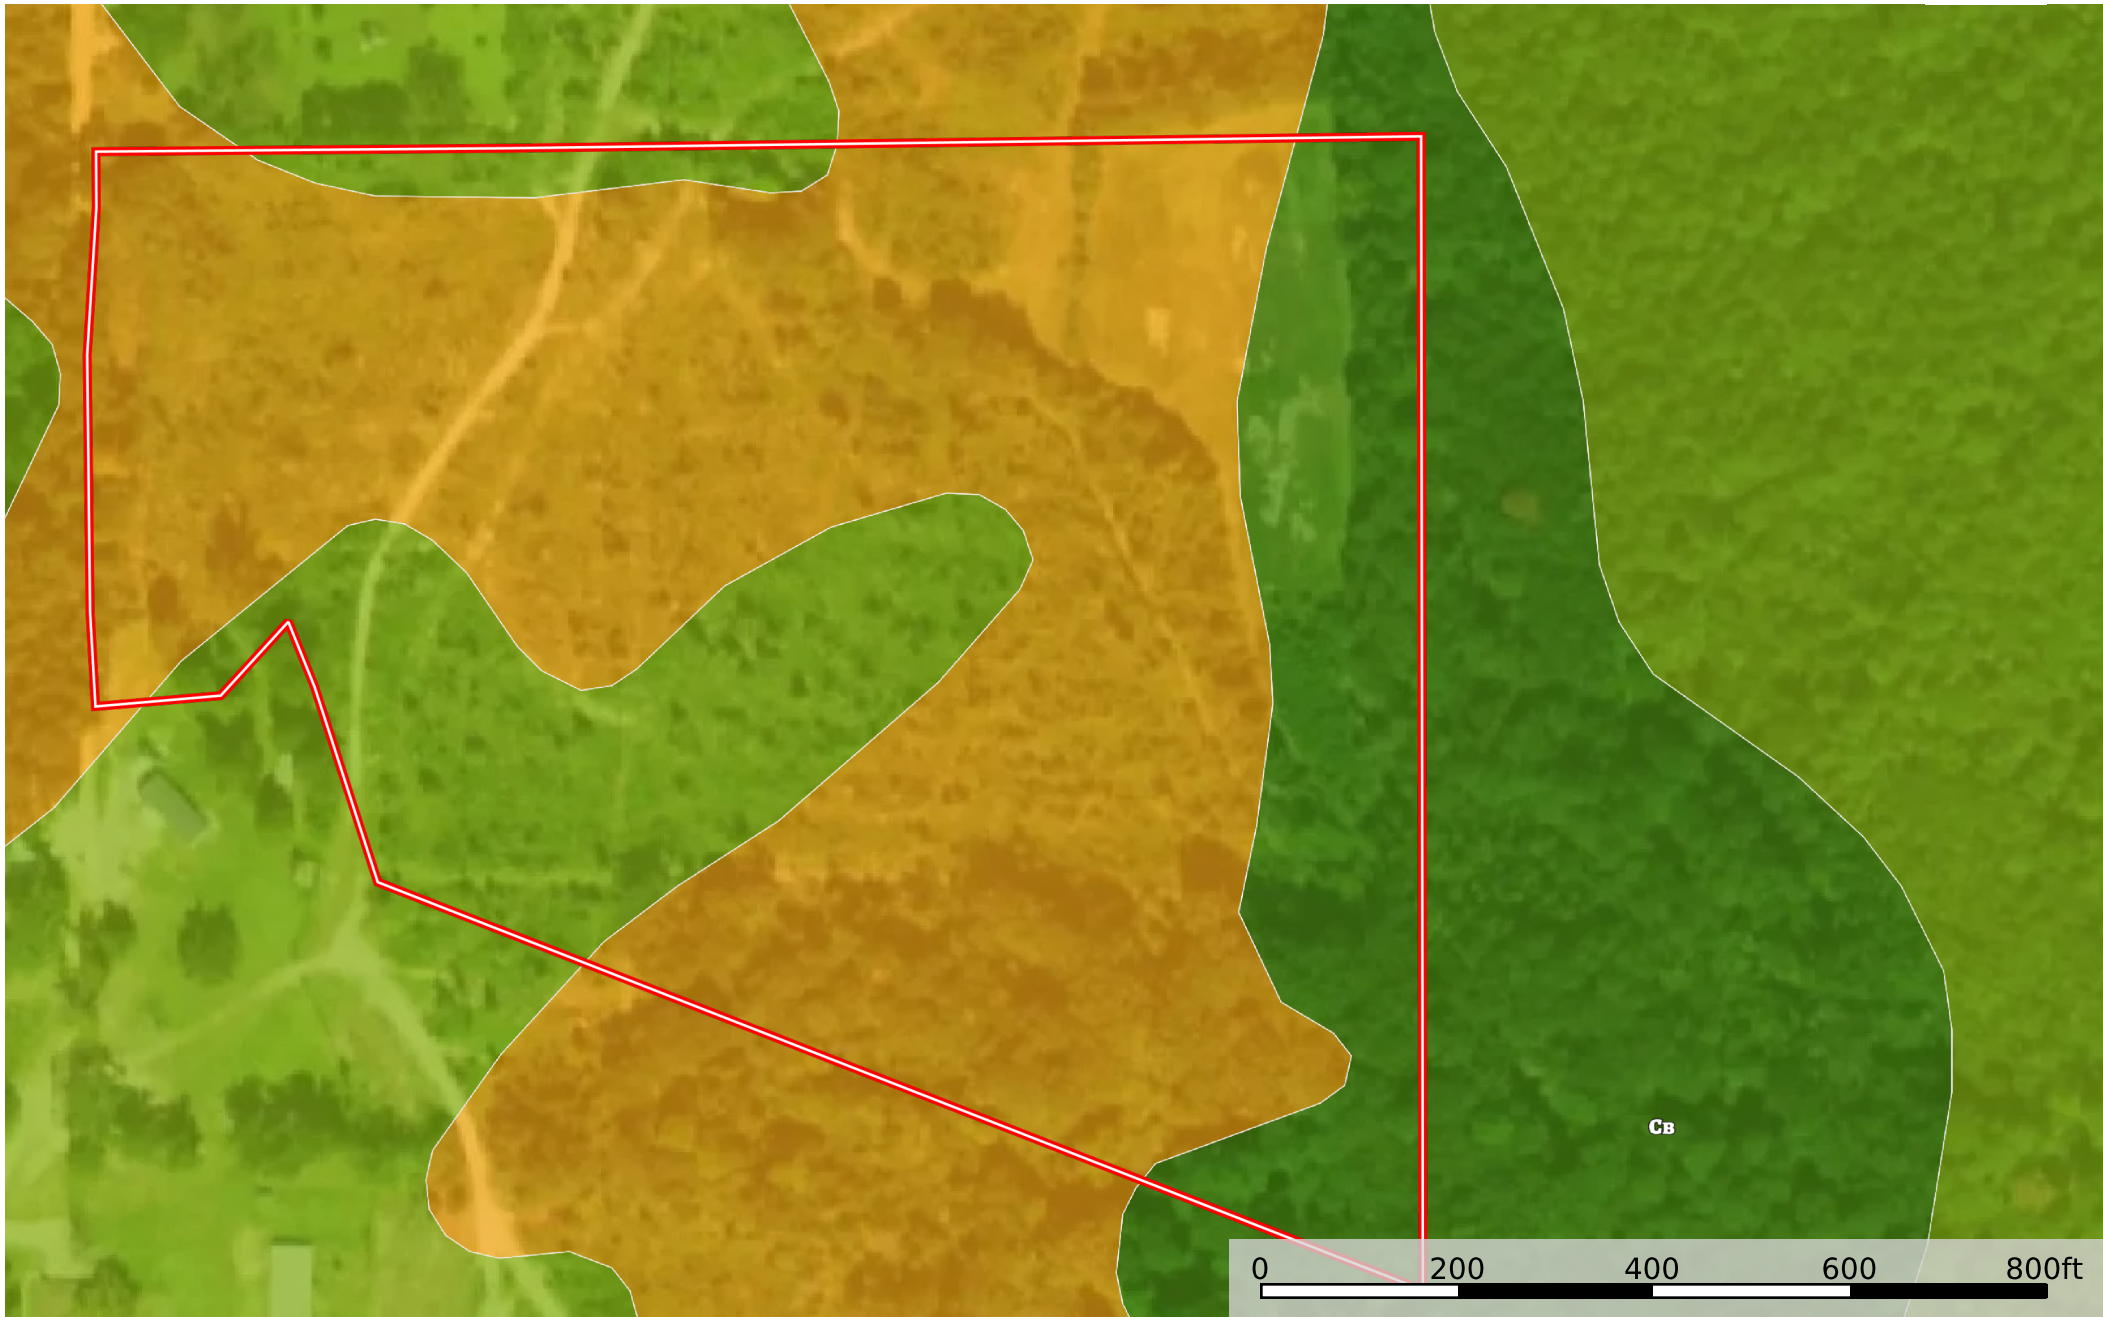

hunter martin
Louisiana, 27.21 AC +/-

 Boundary

JAMES HARRIS

 The information contained herein was obtained from sources deemed to be reliable. Land id™ Services makes no warranties or guarantees as to the completeness or accuracy thereof.