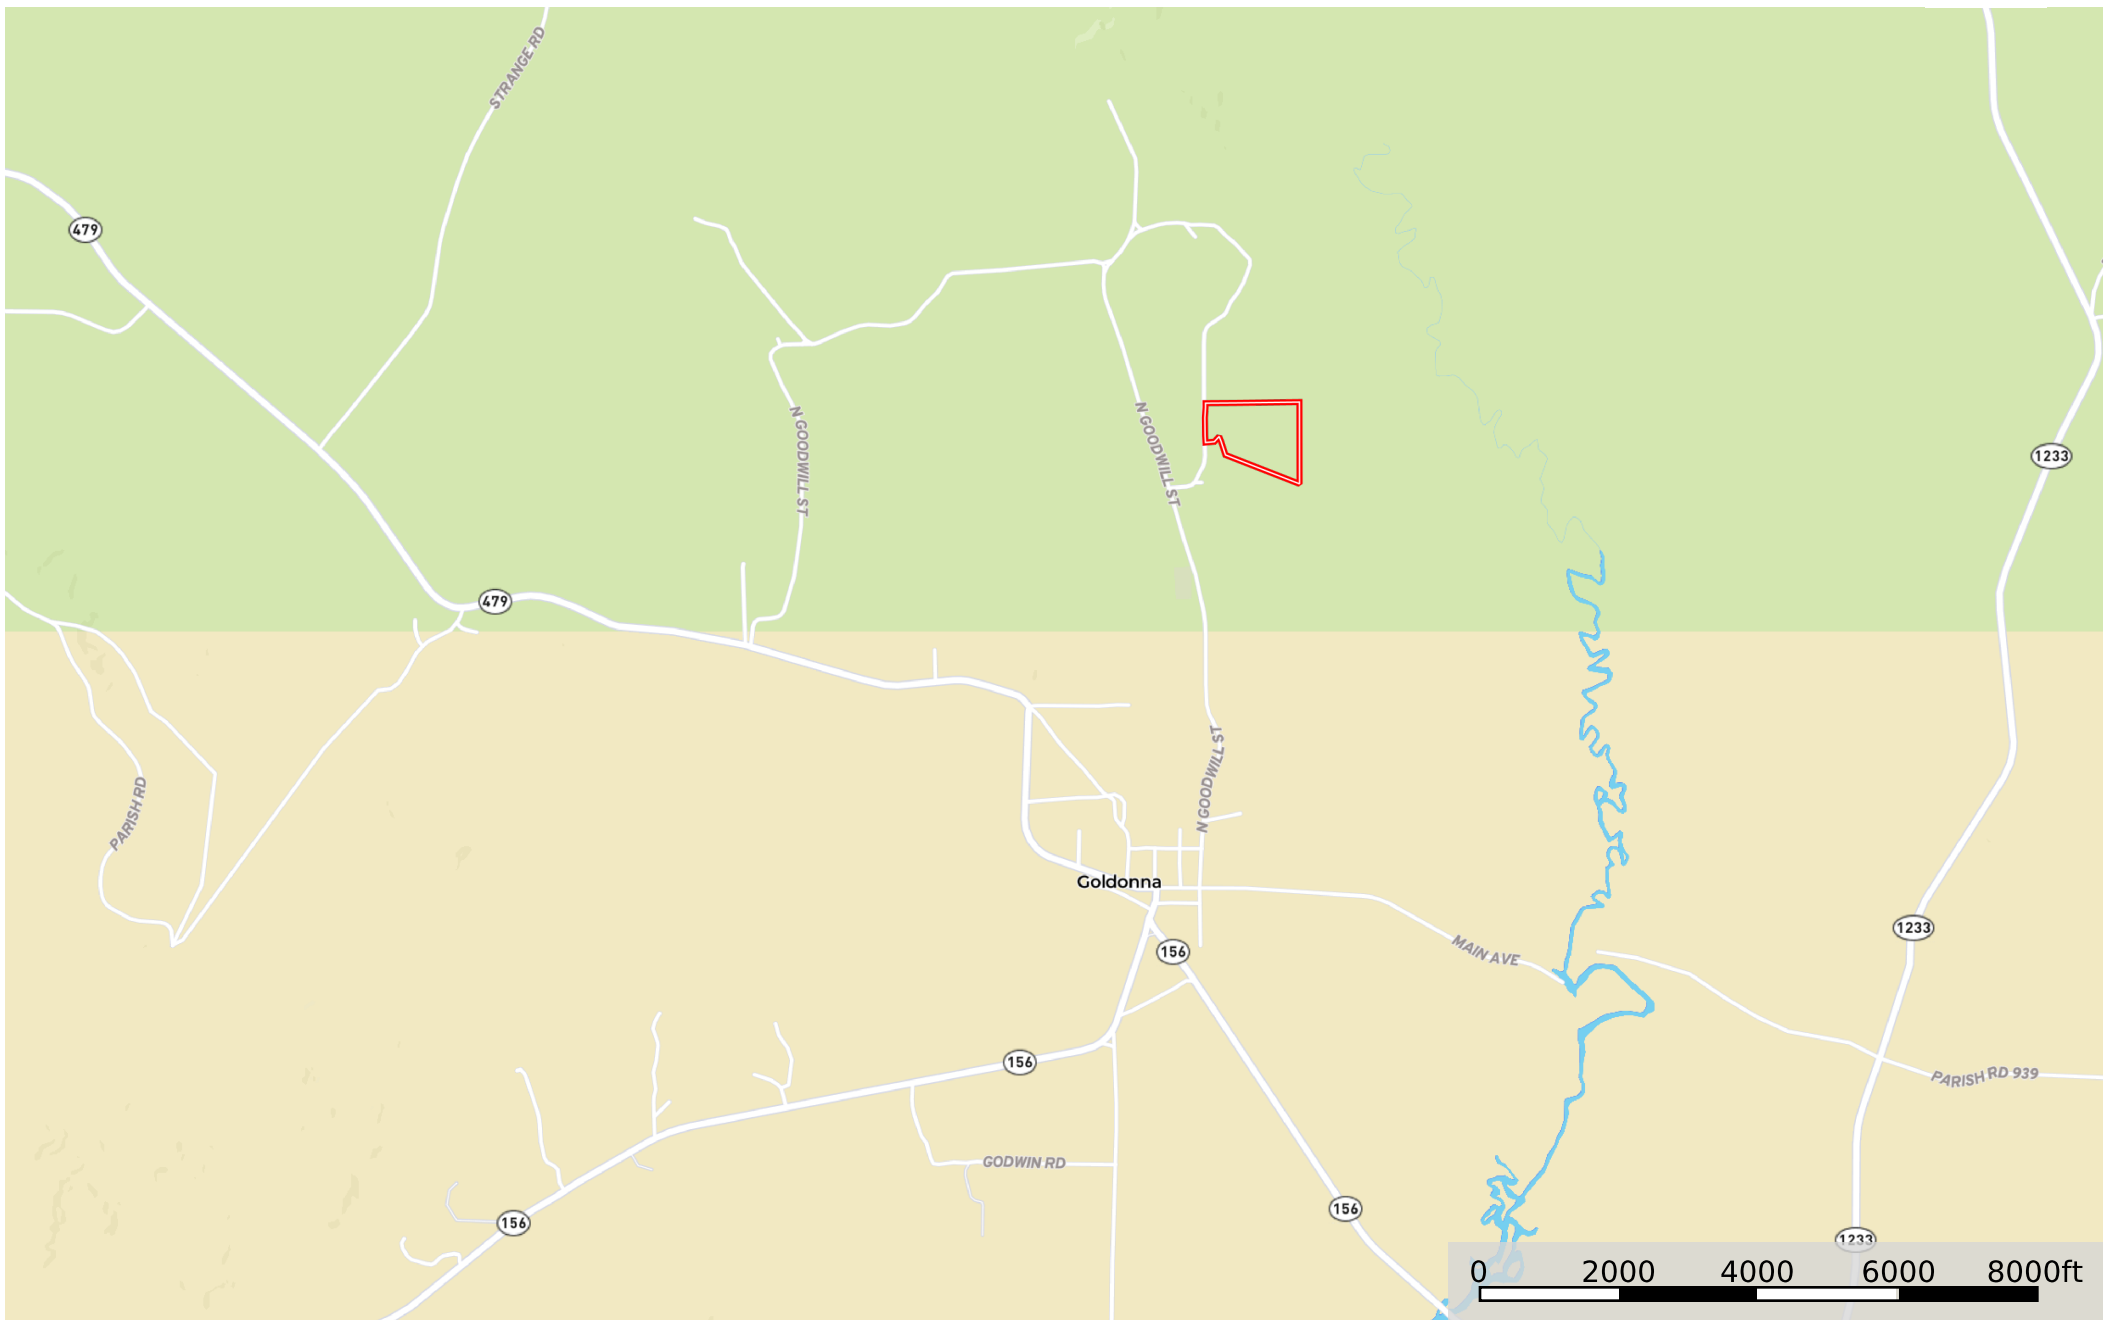

hunter martin
Louisiana, 27.21 AC +/-

 Boundary

JAMES HARRIS

 The information contained herein was obtained from sources deemed to be reliable. Land id™ Services makes no warranties or guarantees as to the completeness or accuracy thereof.